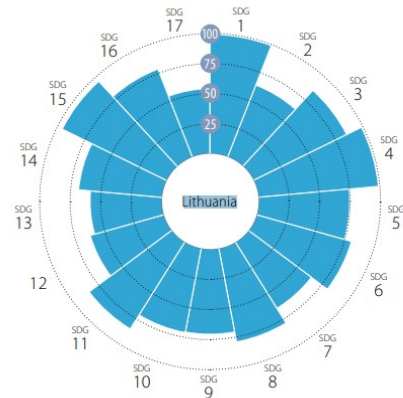

OVERALL PERFORMANCE

COUNTRY RANKING

LITHUANIA

39 / 163

COUNTRY SCORE

REGIONAL AVERAGE: 77.2

AVERAGE PERFORMANCE BY SDG

SDG DASHBOARDS AND TRENDS

Vietinis lygmuo
